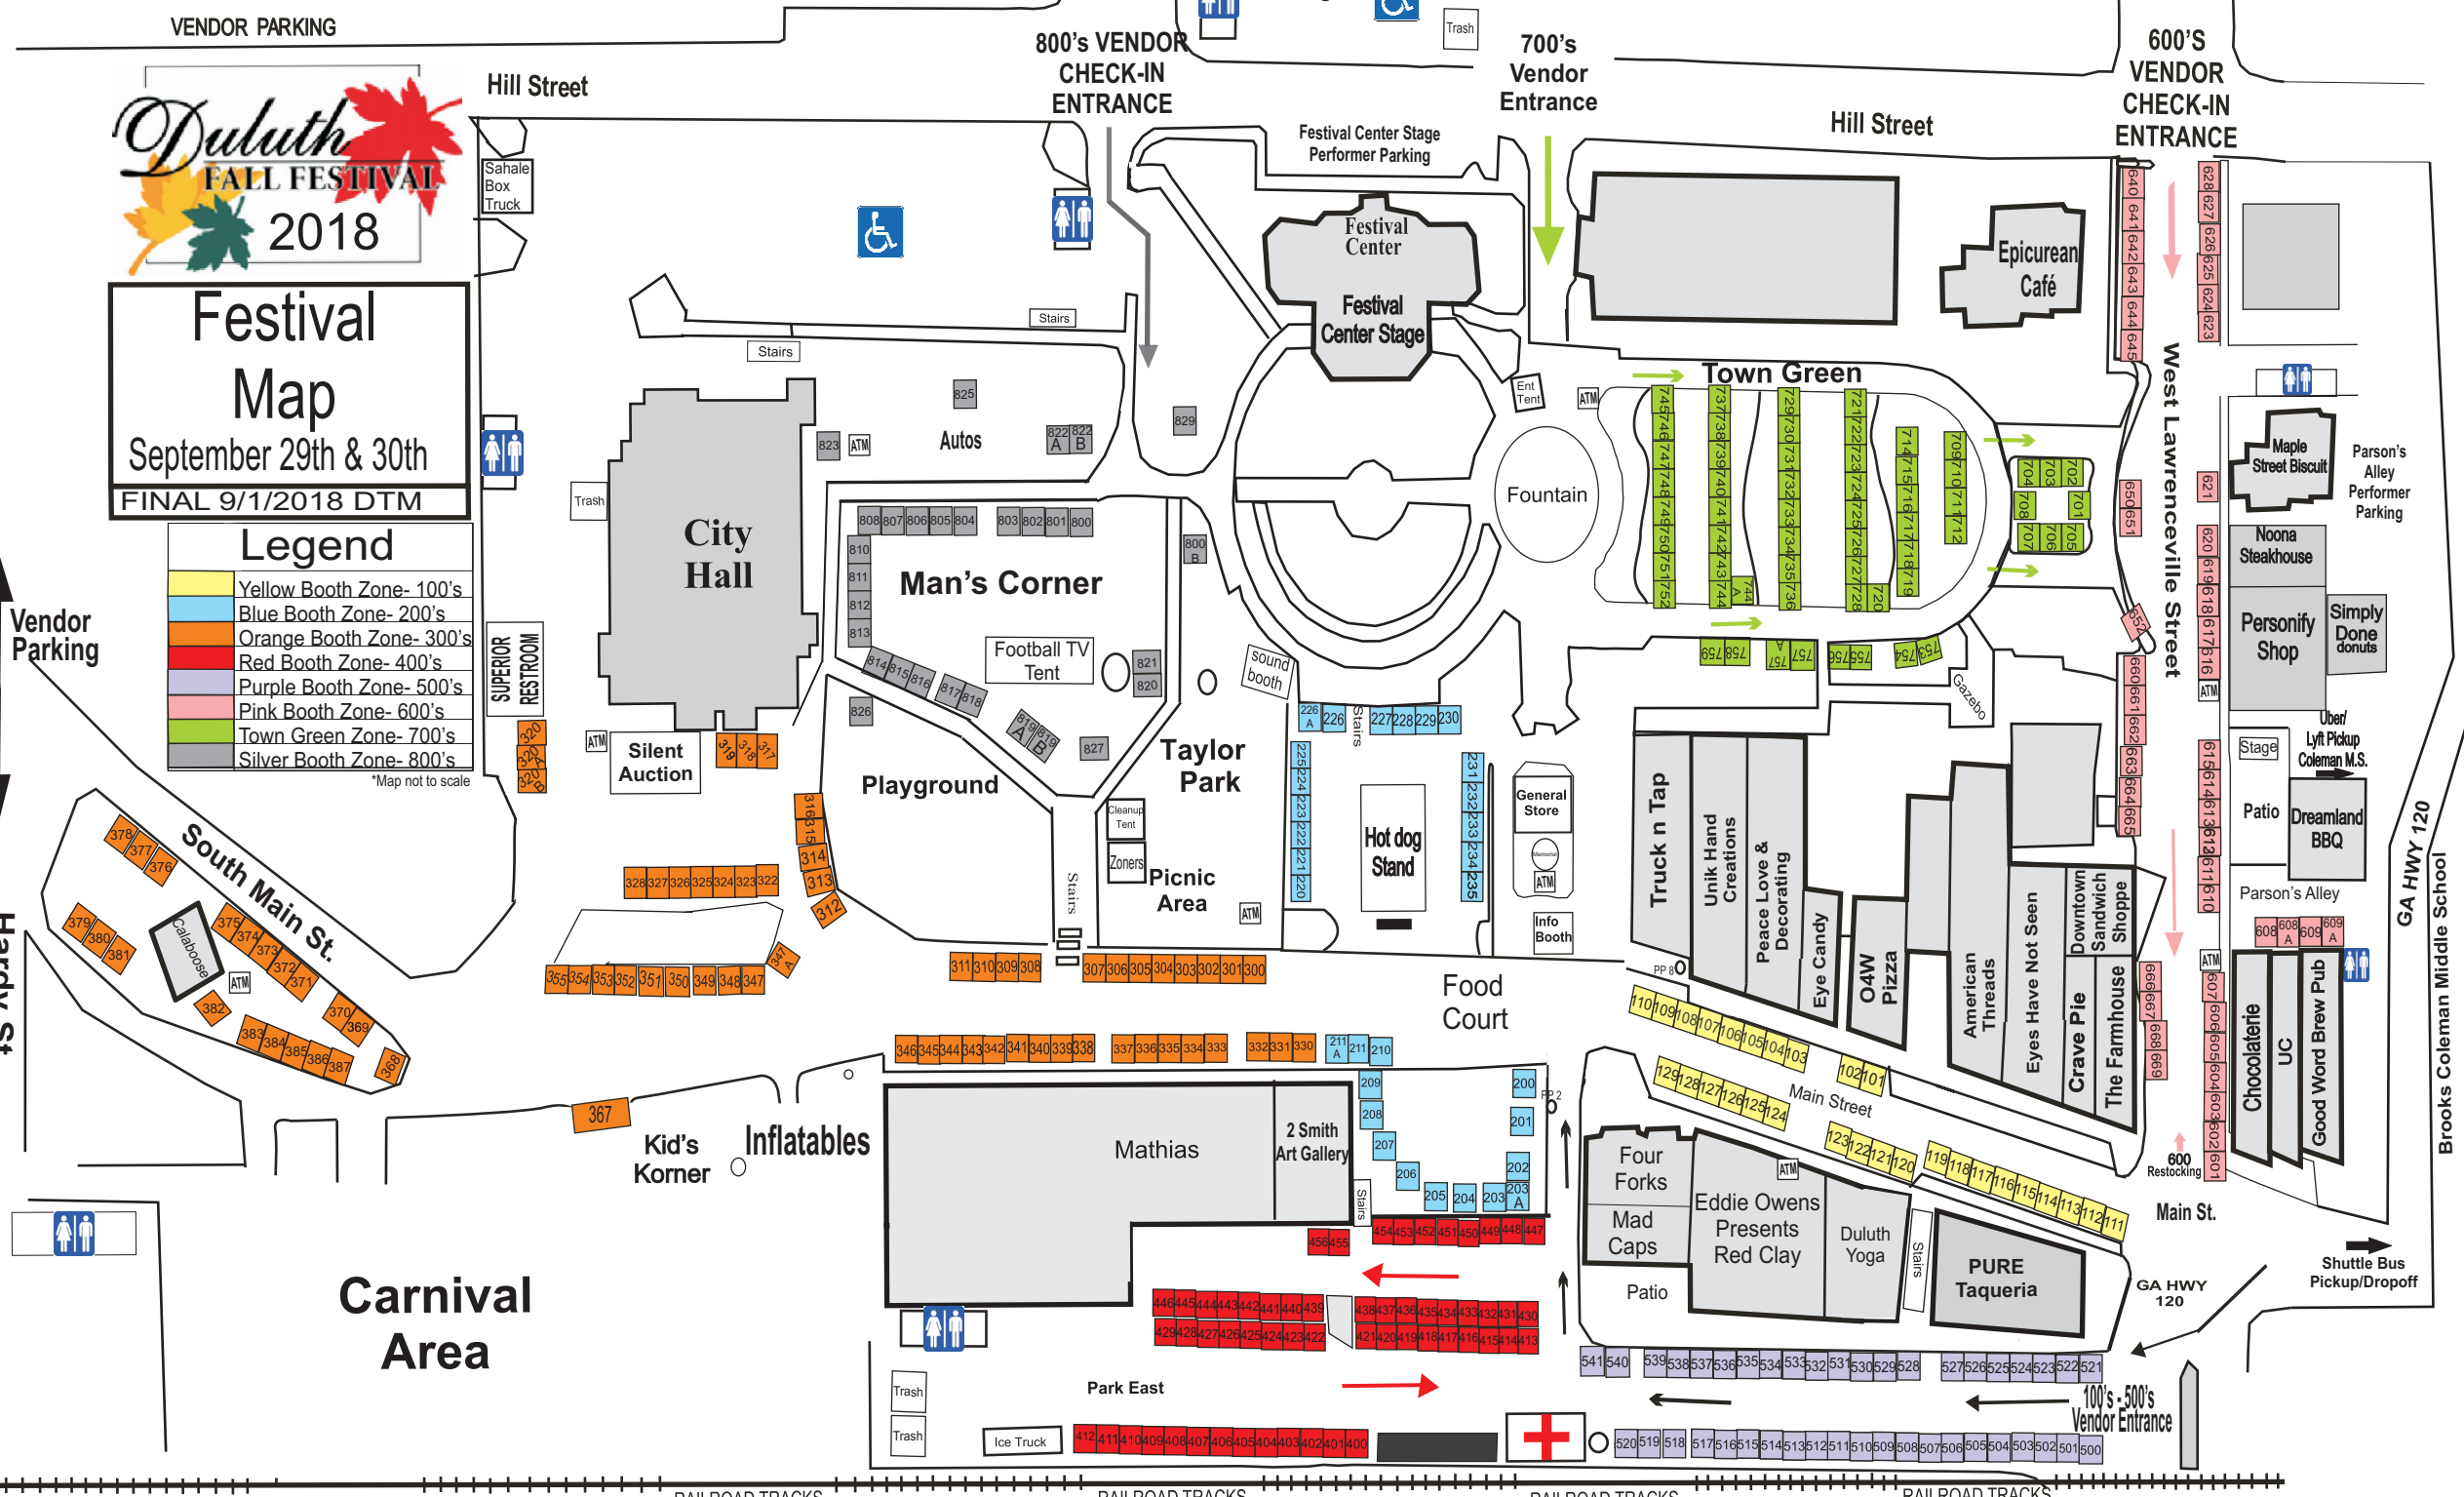

Festival Map

September 29th & 30th
FINAL 9/1/2018 DTM

Legend

Yellow	Yellow Booth Zone- 100's
Blue	Blue Booth Zone- 200's
Orange	Orange Booth Zone- 300's
Red	Red Booth Zone- 400's
Purple	Purple Booth Zone- 500's
Pink	Pink Booth Zone- 600's
Green	Town Green Zone- 700's
Silver	Silver Booth Zone- 800's

*Map not to scale

Hardy St.

Carnival Area

Kid's Korner
Inflatables

Park East

100's-500's Vendor Entrance

GA HWY 120
Brooks Coleman Middle School

Shuttle Bus Pickup/Dropoff