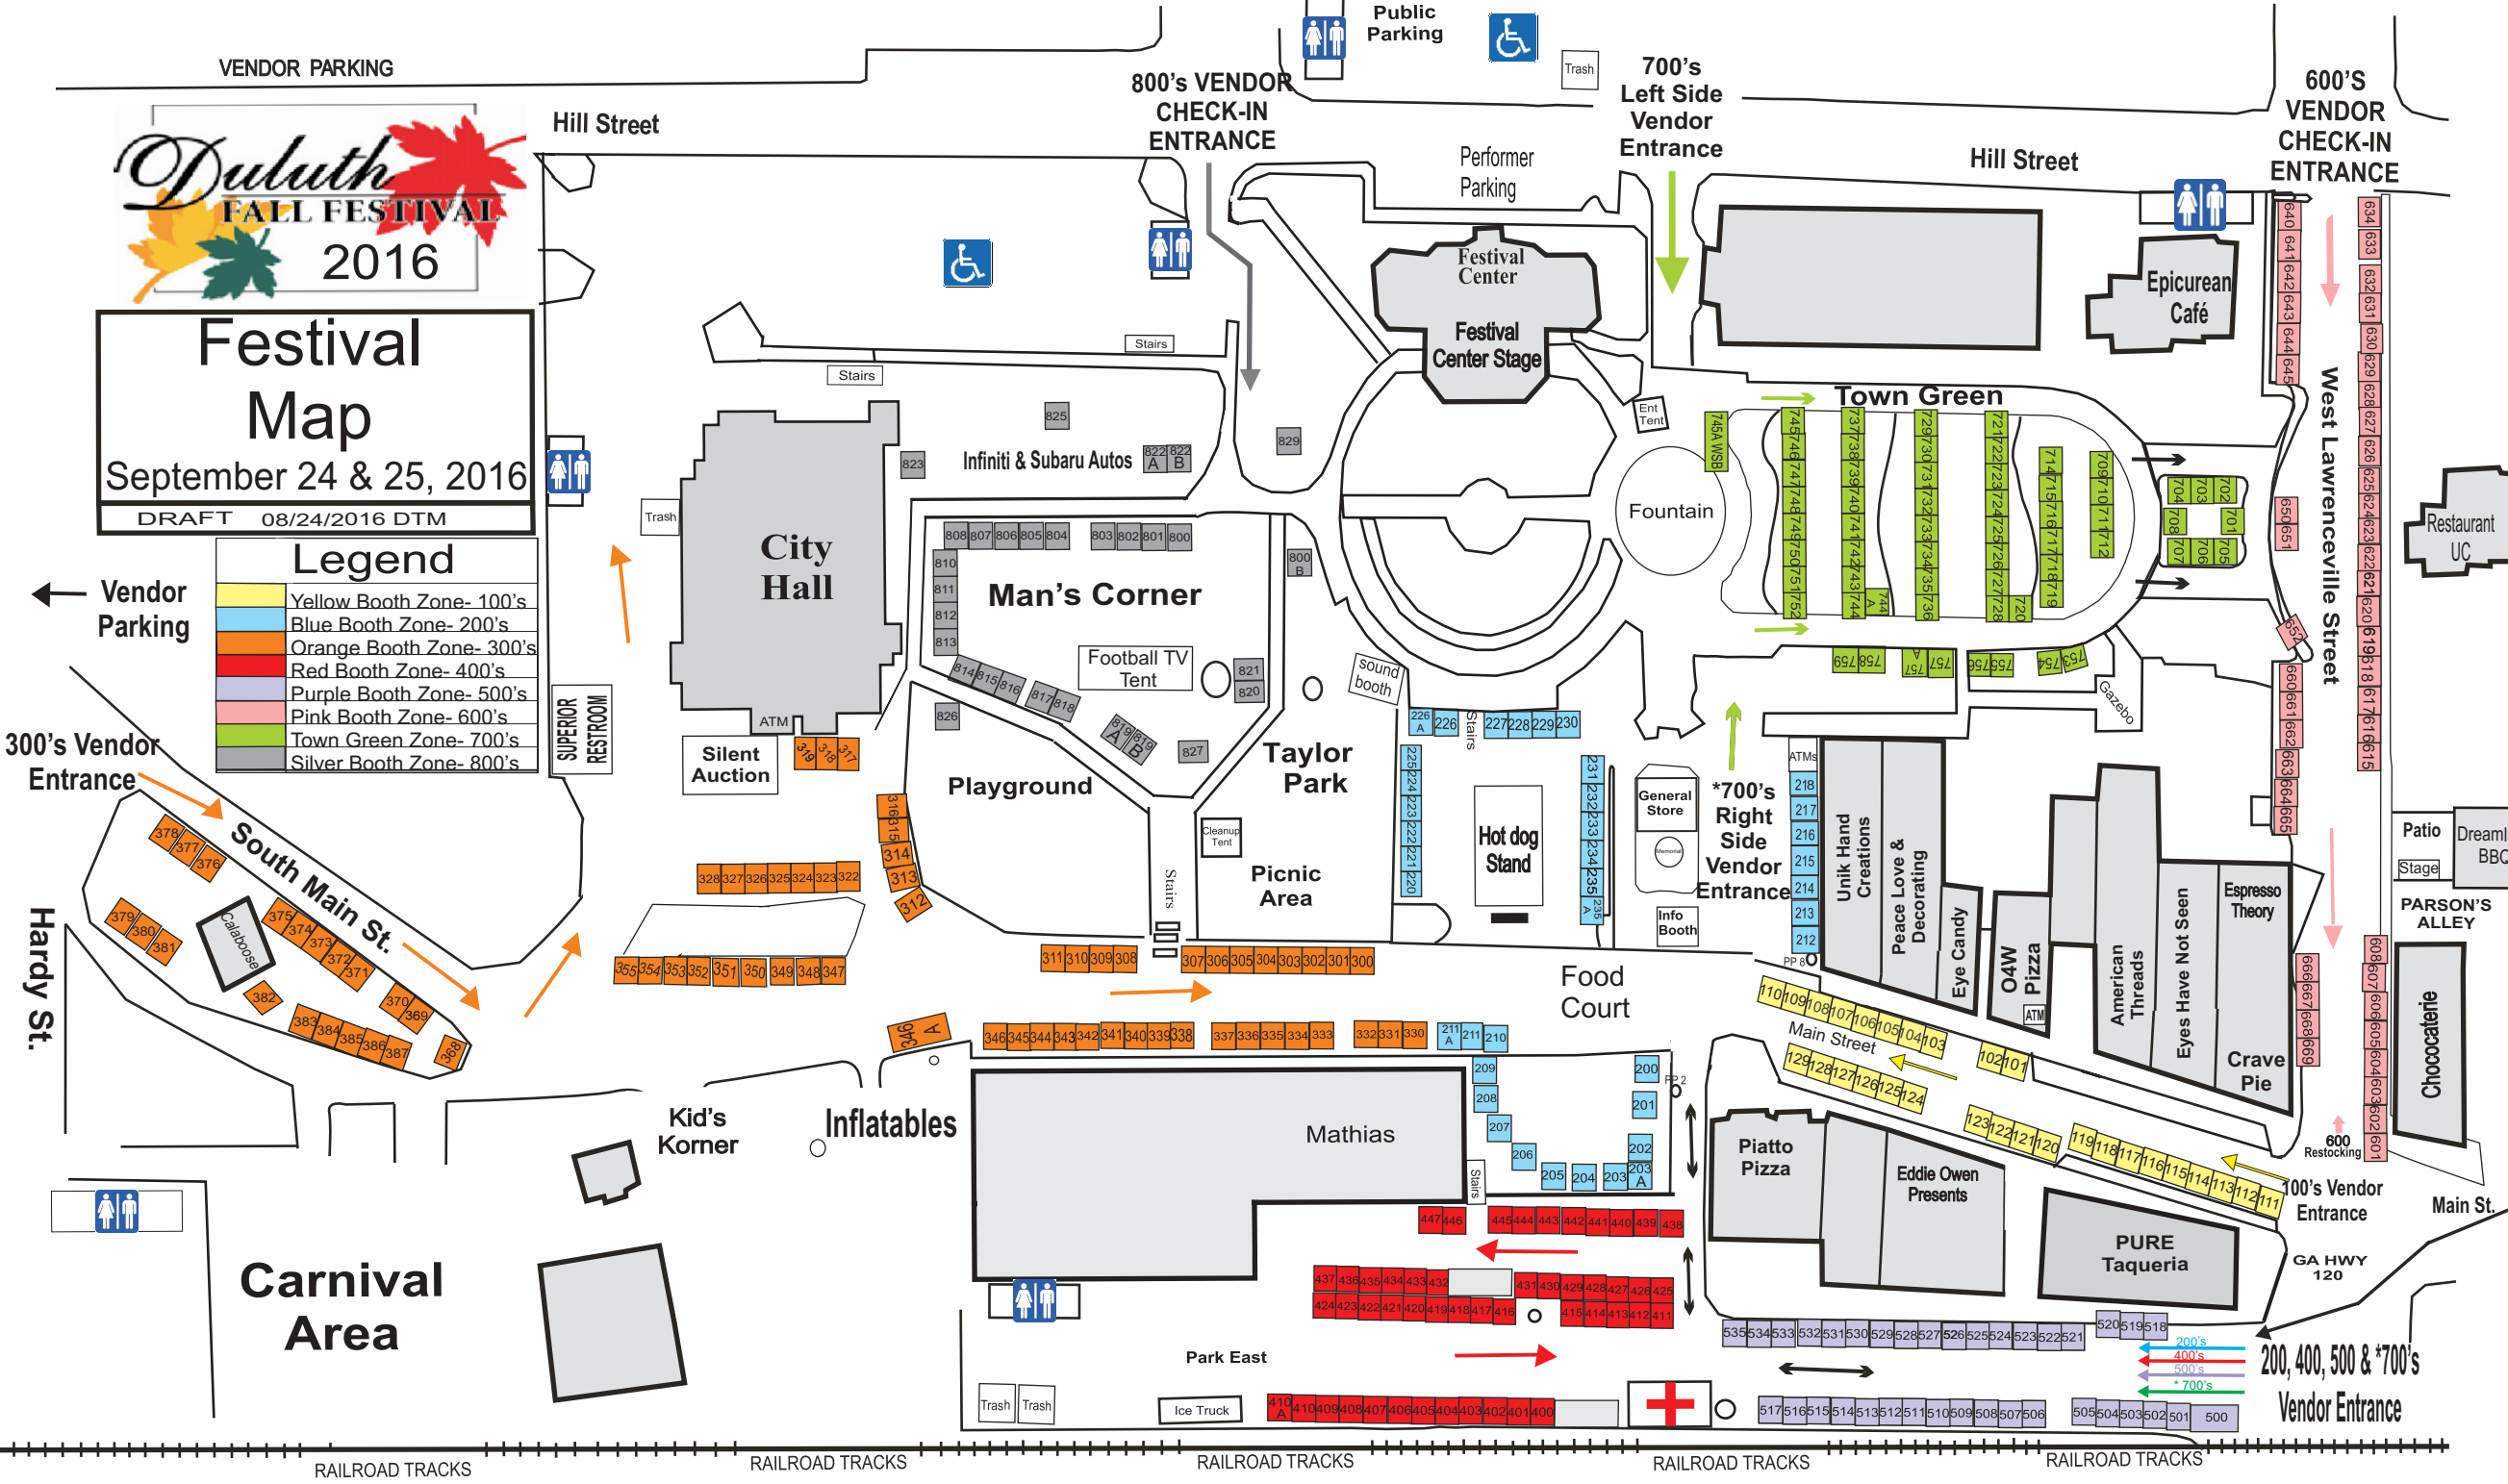

# Festival Map

September 24 & 25, 2016  
DRAFT 08/24/2016 DTM

Legend	
<span style="background-color: yellow; border: 1px solid black; display: inline-block; width: 15px; height: 10px;"></span>	Yellow Booth Zone- 100's
<span style="background-color: lightblue; border: 1px solid black; display: inline-block; width: 15px; height: 10px;"></span>	Blue Booth Zone- 200's
<span style="background-color: orange; border: 1px solid black; display: inline-block; width: 15px; height: 10px;"></span>	Orange Booth Zone- 300's
<span style="background-color: red; border: 1px solid black; display: inline-block; width: 15px; height: 10px;"></span>	Red Booth Zone- 400's
<span style="background-color: purple; border: 1px solid black; display: inline-block; width: 15px; height: 10px;"></span>	Purple Booth Zone- 500's
<span style="background-color: pink; border: 1px solid black; display: inline-block; width: 15px; height: 10px;"></span>	Pink Booth Zone- 600's
<span style="background-color: lightgreen; border: 1px solid black; display: inline-block; width: 15px; height: 10px;"></span>	Town Green Zone- 700's
<span style="background-color: silver; border: 1px solid black; display: inline-block; width: 15px; height: 10px;"></span>	Silver Booth Zone- 800's

Vendor Parking

300's Vendor Entrance

Hardy St.

Carnival Area

RAILROAD TRACKS

RAILROAD TRACKS

RAILROAD TRACKS

RAILROAD TRACKS

RAILROAD TRACKS

200, 400, 500 & 700's Vendor Entrance